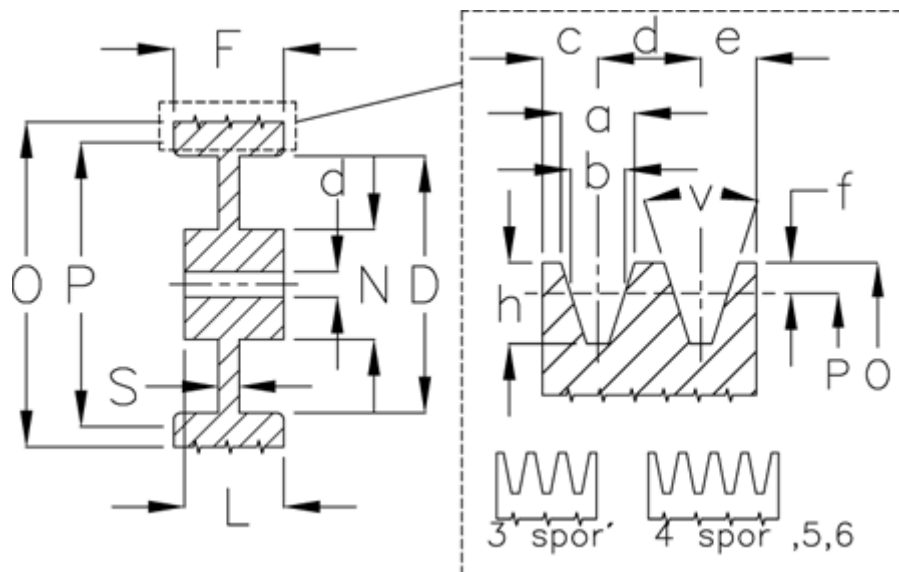

Article number: 60410230005

Description: V-belt pulley, no bore C 300/5

Measures

D = 243
 d = 25
 F = 136.0
 L = 100
 N = 104
 Number of ribs = 5
 O = 309.6
 P = 300

S = 25
 Type = C